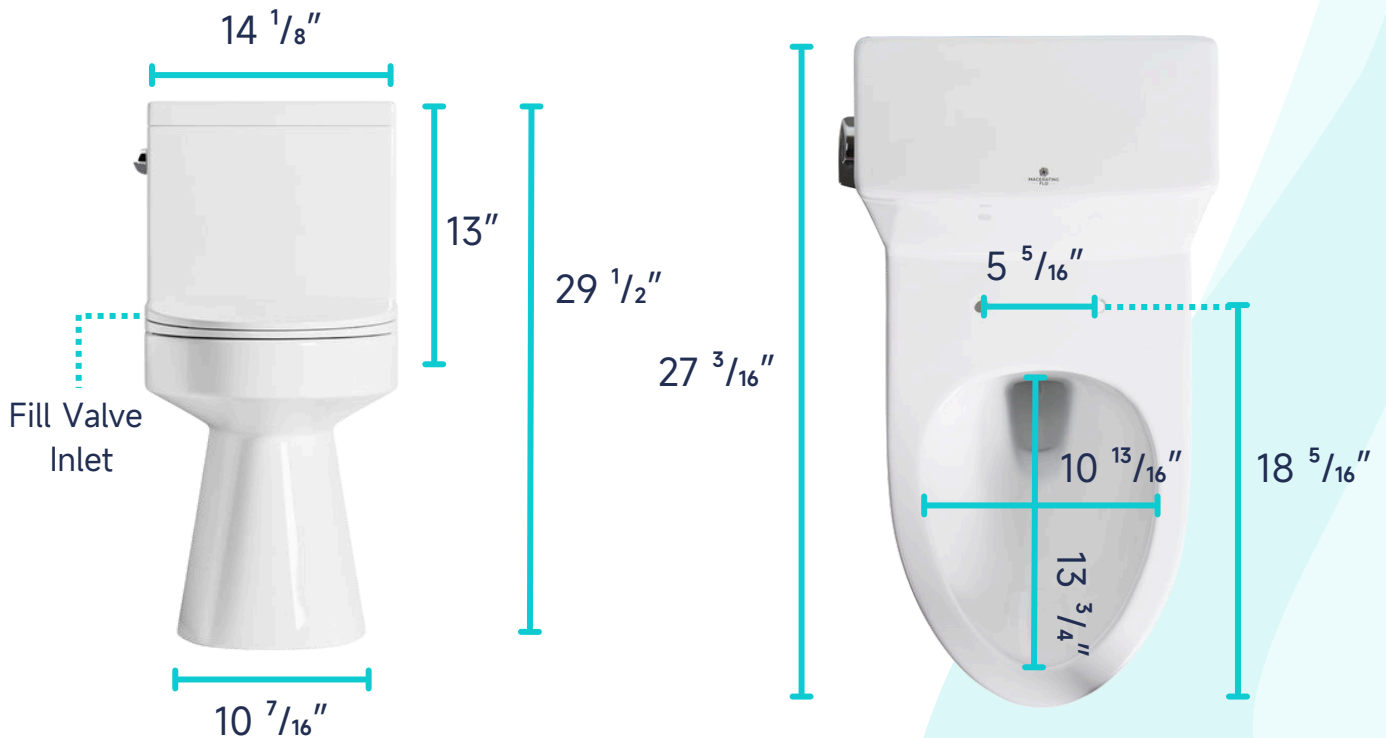

**MACERATING
FLO**

Innovation For A Better Flow

CODES/STANDARDS APPLICABLE :

ADA
Compliant

WaterSense
Certified

Uniform Plumbing
Code Certified

MAP Premium
Certified

High Efficiency
Toilet

DIMENSIONAL DIAGRAM :

(+1) 626-670-9903

MaceratingFlo reserves the right to make revisions without notice to product specifications and dimensions. Product dimensions may differ due to manufacturing variations. Responsibility for using outdated or canceled specifications is not assumed. For the most current Specification Sheet, go to www.maceratingflo.com.