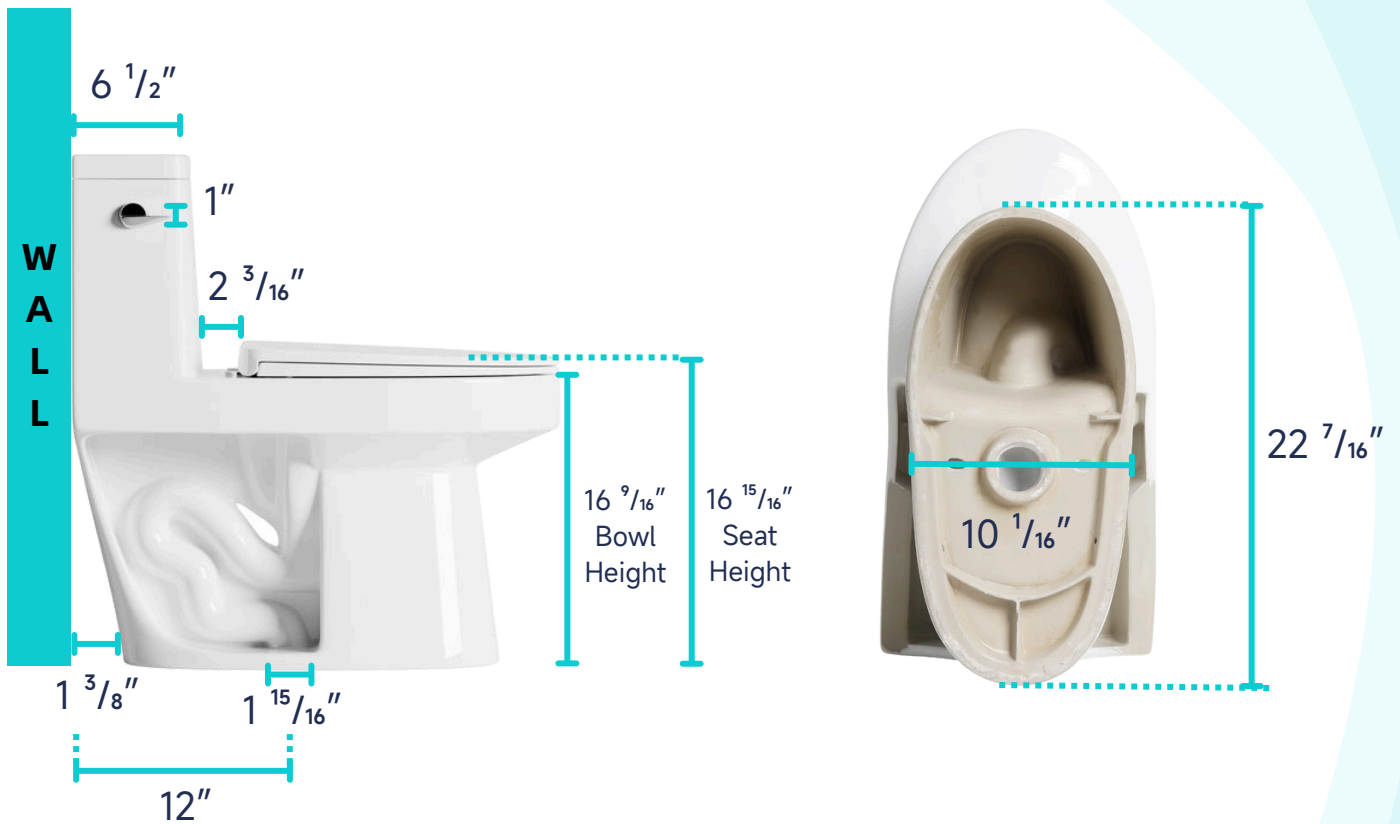

### SPECIFICATIONS :

- **N.W:** 97.9 LB
- **Dimension:** 27 <sup>3</sup>/<sub>16</sub>''L \* 29 <sup>1</sup>/<sub>2</sub>''H \* 14 <sup>1</sup>/<sub>8</sub>''W
- **Trap Type:** S-trap
- **Flush Type:** Siphonic Flush
- **Flush Rate:** 1.2GPF
- **Waste Outlet:** Floor
- **Seat Shape:** Elongated
- **Installation Type:** Floor Mounted
- **Quality Assurance:** 2-Year Warranty

## DIMENSIONAL DIAGRAM :

(+1) 626-670-9903

MaceratingFlo reserves the right to make revisions without notice to product specifications and dimensions. Product dimensions may differ due to manufacturing variations. Responsibility for using outdated or canceled specifications is not assumed. For the most current Specification Sheet, go to [www.maceratingflo.com](http://www.maceratingflo.com).

## DIMENSIONAL DIAGRAM :